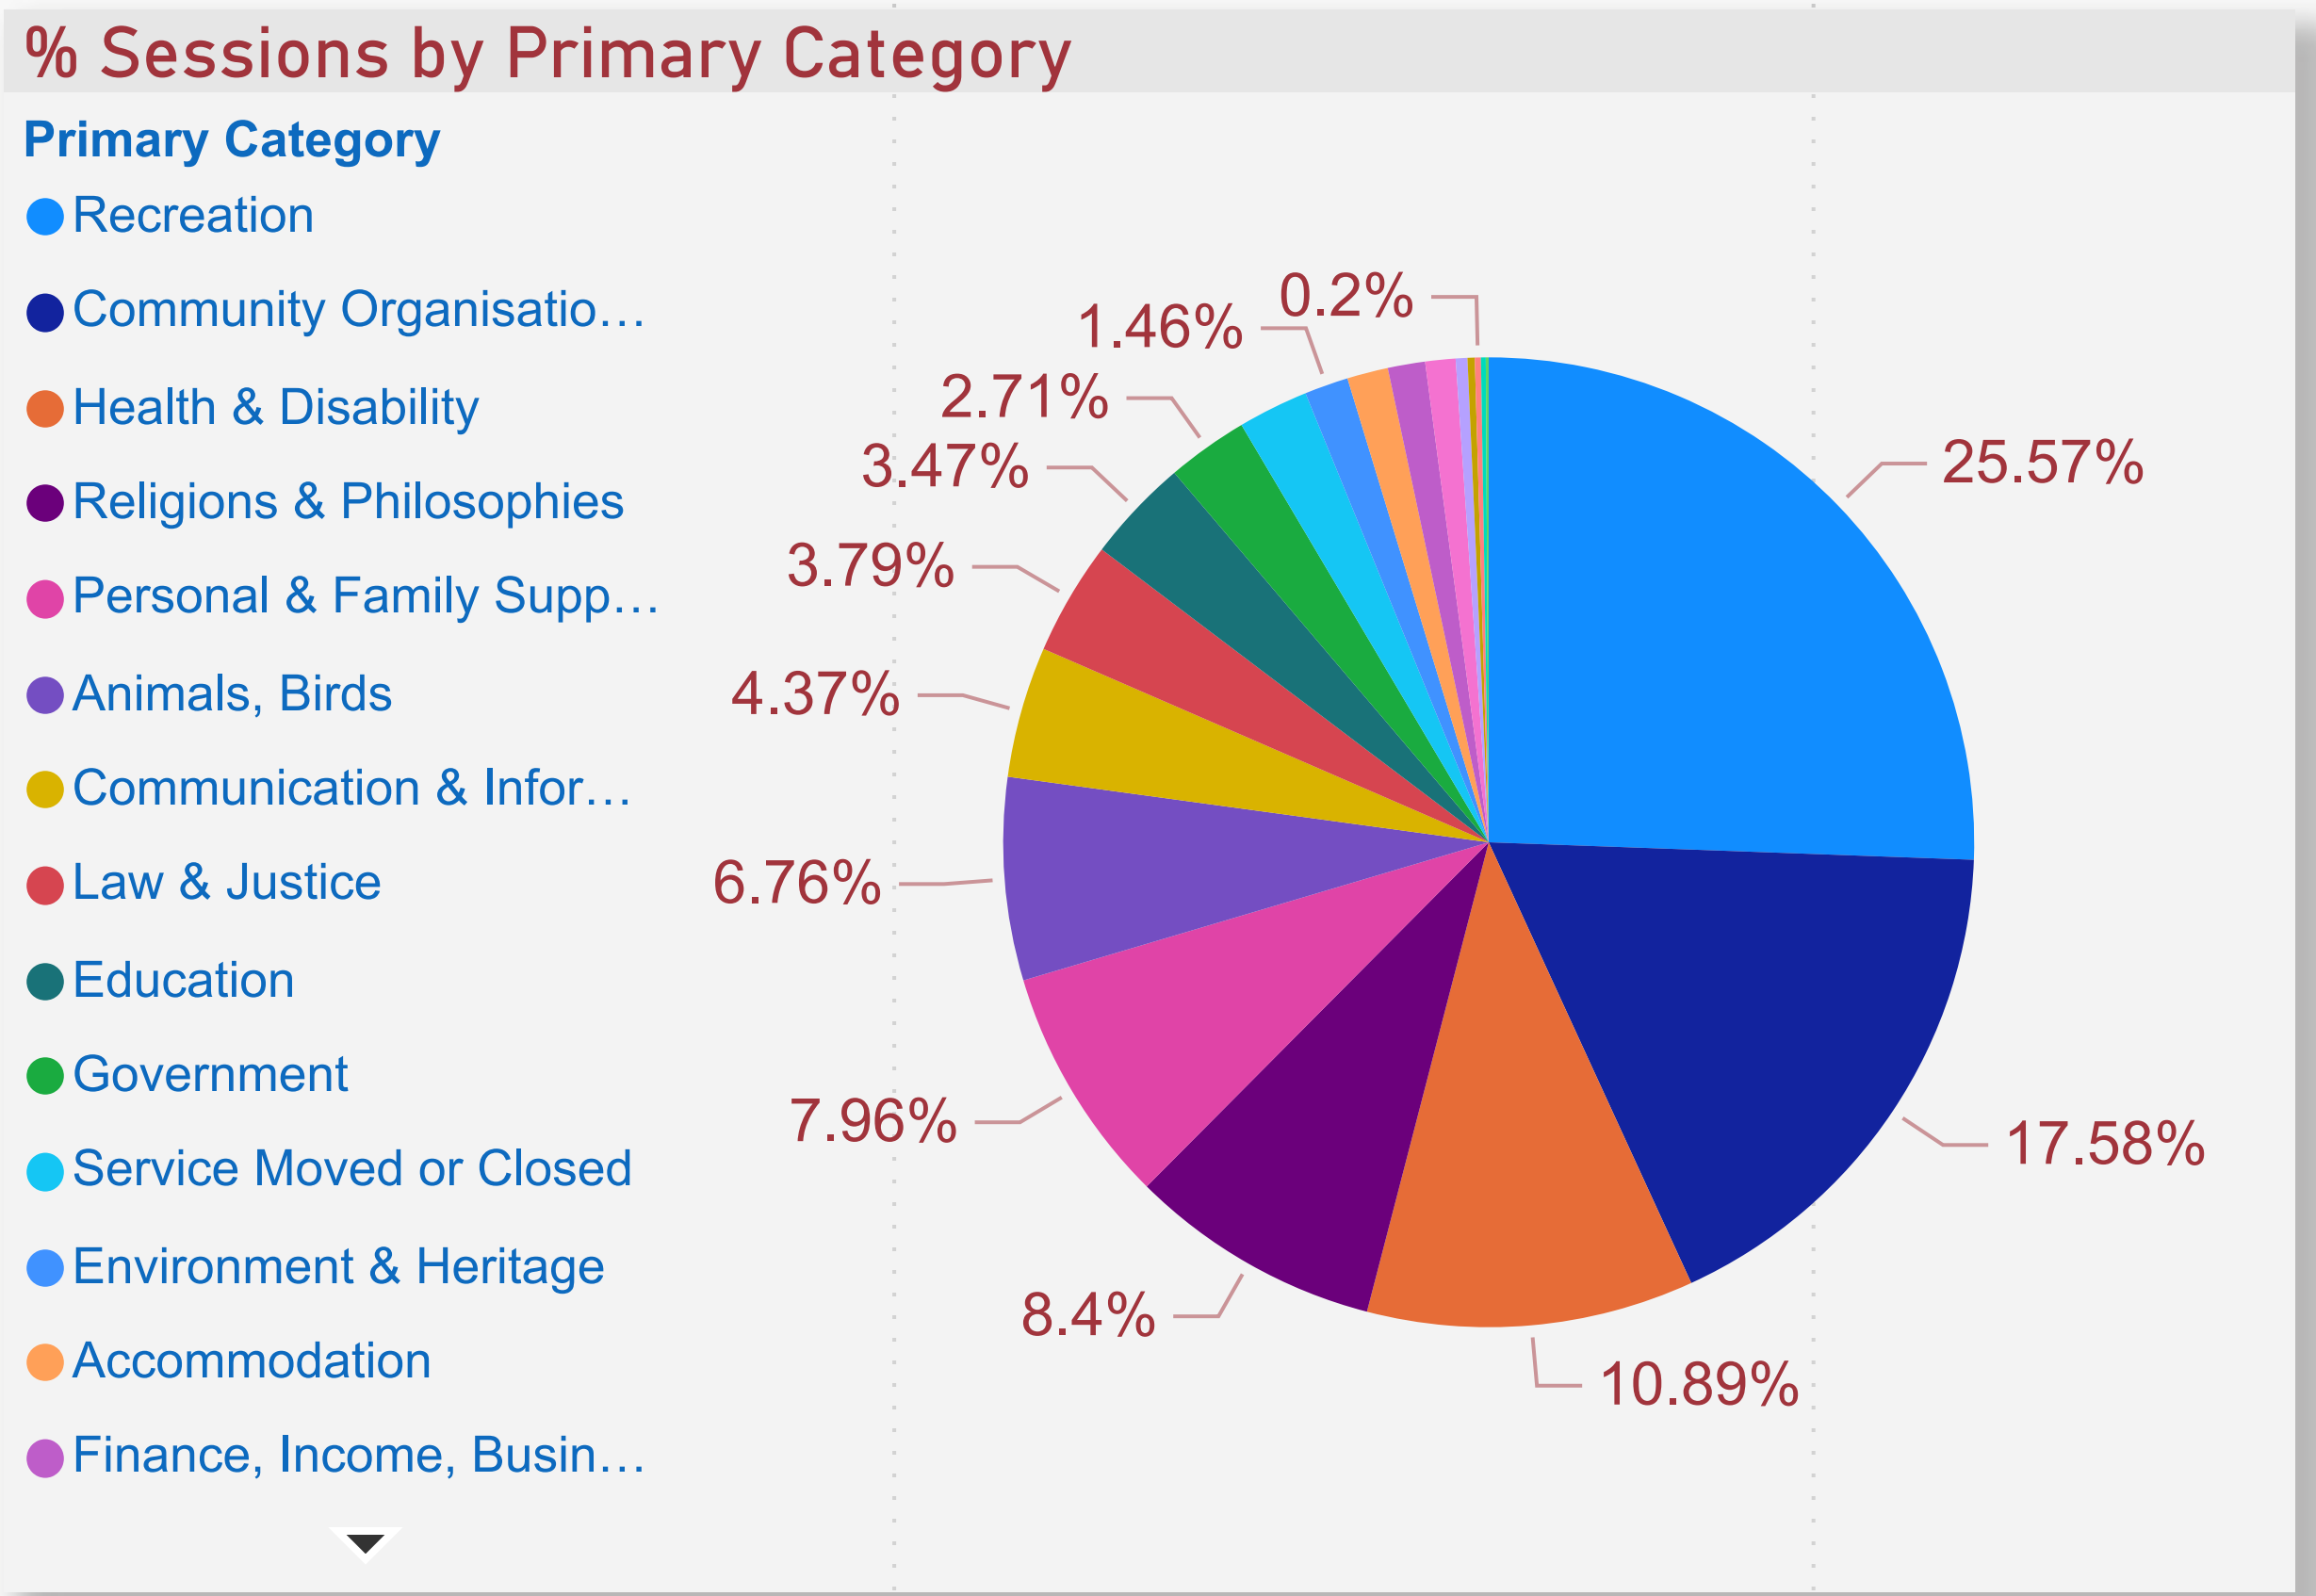

Mitcham Council - Organization Count by Primary Category (FY 2019-2020)

Count of Primary Category

Mitcham Council - Organizations (Sessions by count - FY 2019-2020)

Organizations - % of Total Sessions

Sessions