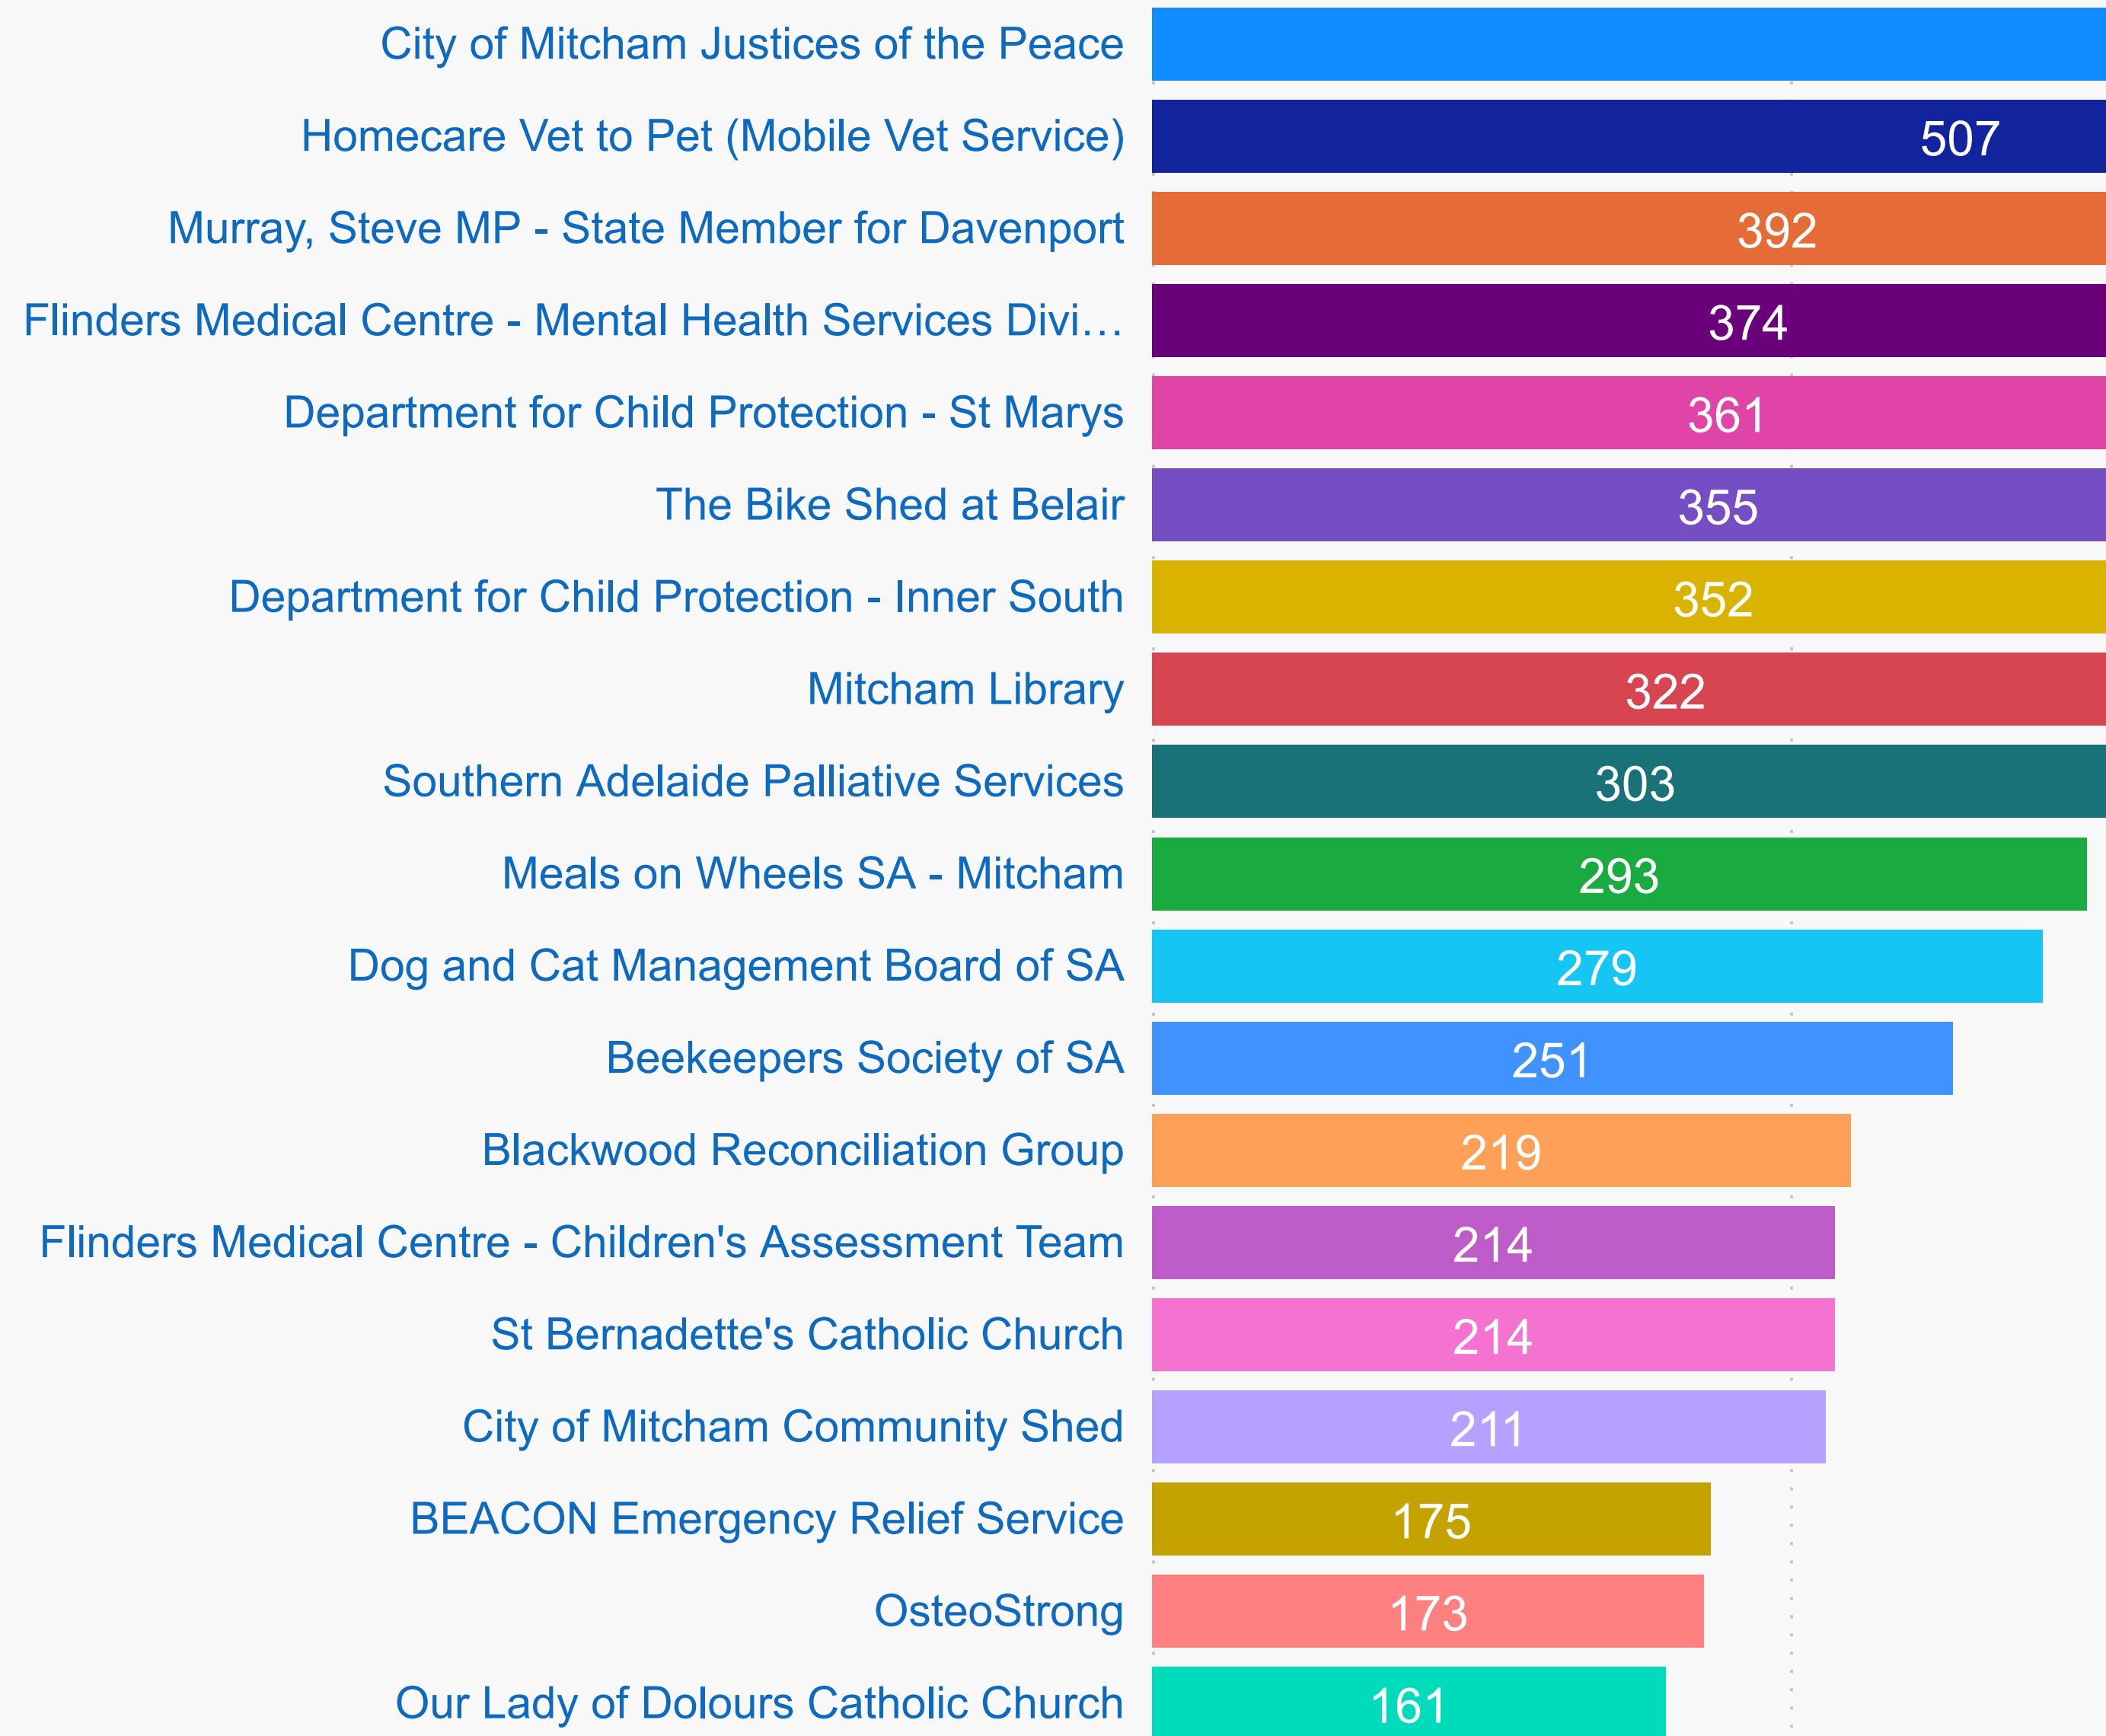

Mitcham Council - Organization Count by Primary Category (FY 2019-2020)

Count of Primary Category

Mitcham Council - Organizations (Sessions by count - FY 2019-2020)

Organizations - % of Total Sessions

Sessions

Primary Category, Organization

- ▶ Accommodation
- ▶ Animals, Birds
- ▶ Citizenship, Nationality
- ▶ Communication & Information Services
- ▶ Community Organisation & Development
- ▶ Cultural groups
- ▶ Education
- ▶ Employment
- ▶ Environment & Heritage
- ▶ Finance, Income, Business
- ▶ Government
- ▶ Health & Disability
- ▶ Law & Justice
- ▶ Material & Practical Needs
- ▶ Personal & Family Support
- ▶ Public Safety
- ▶ Recreation
- ▶ Religions & Philosophies
- ▶ Service Moved or Closed
- ▶ Transport

Organization	Sessions
BEACON Emergency Relief Service	175
Country Fire Service - Blackwood	2
Country Fire Service - Sturt Group	2
SA Metropolitan Fire Service - St Marys	2
State Emergency Service SA - Metro South	8
Total	189