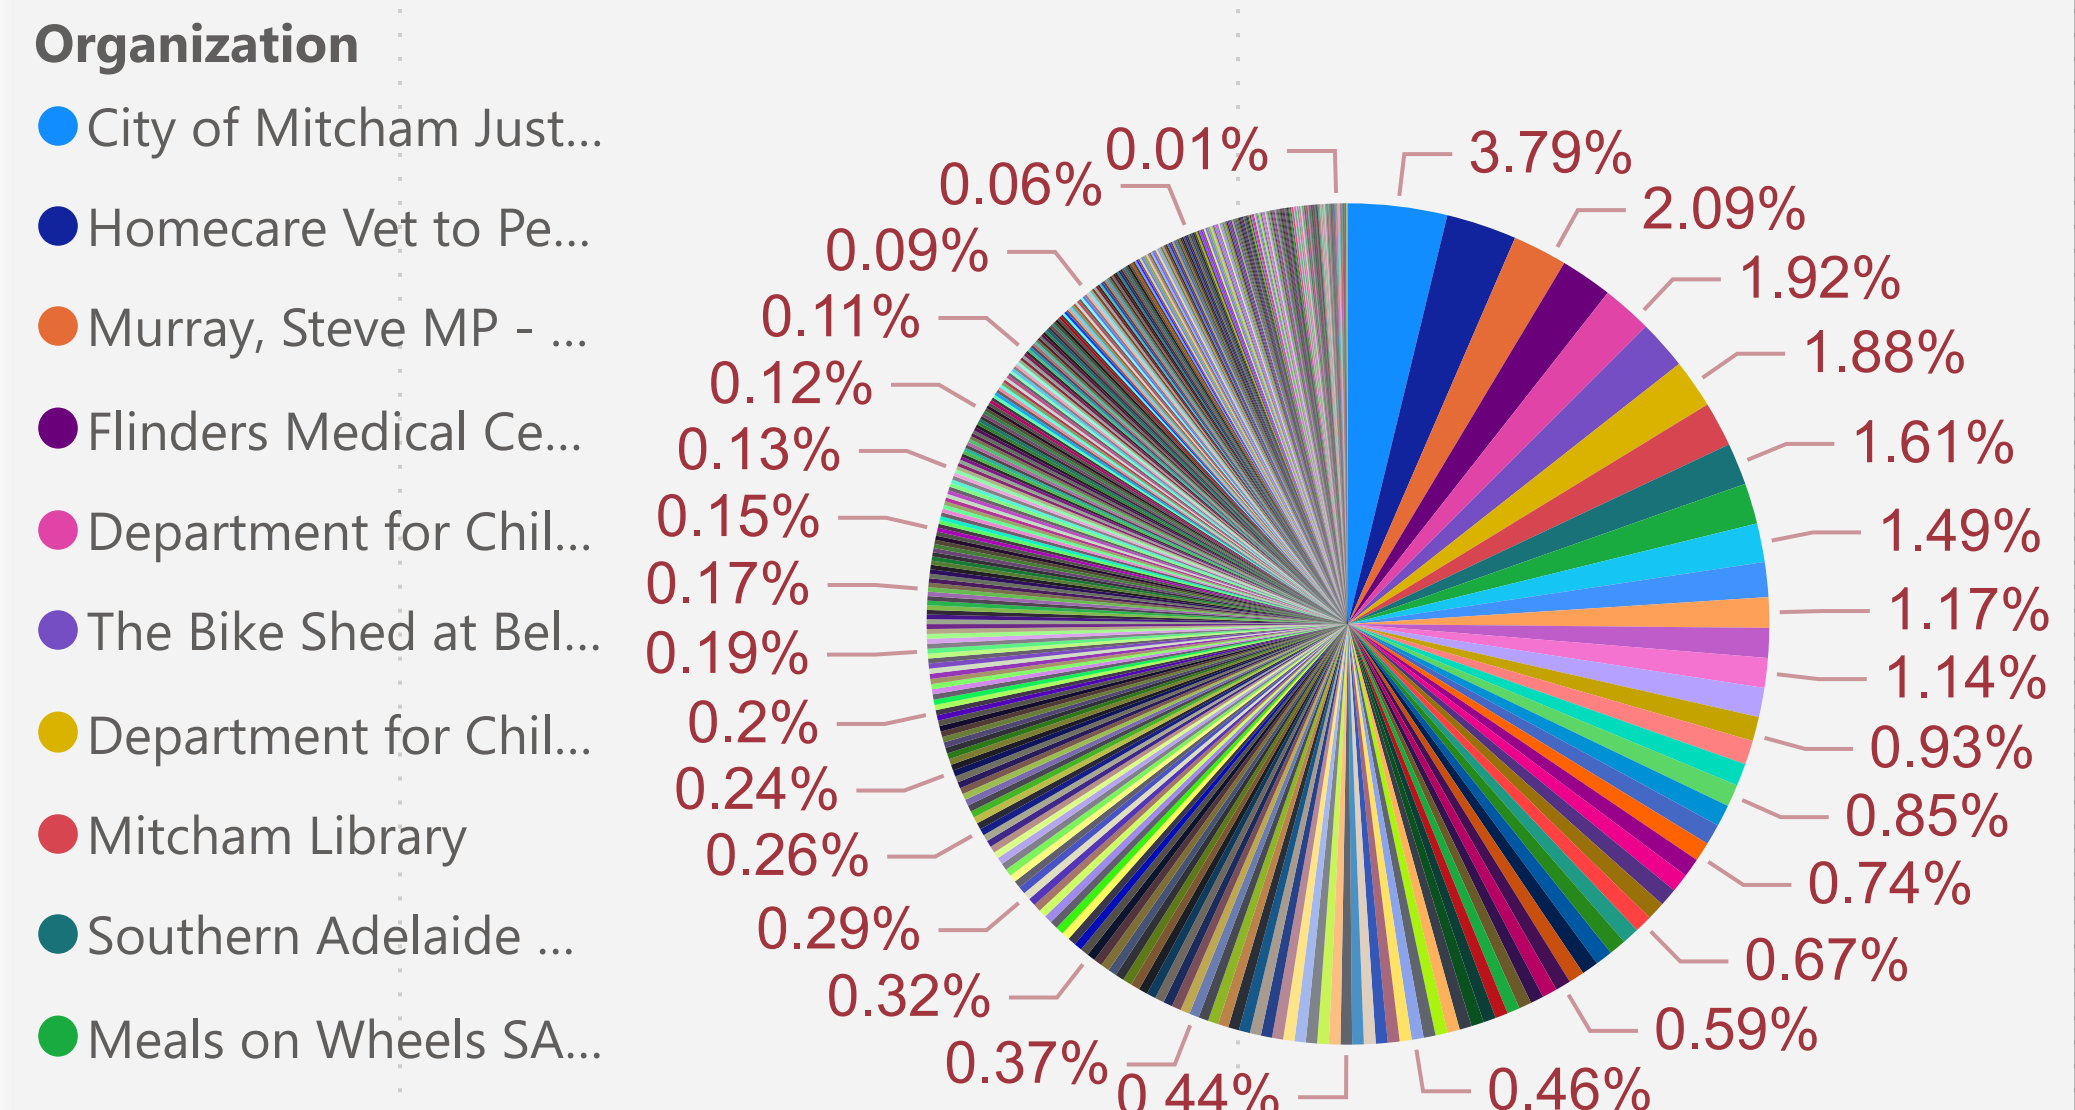

Mitcham Council - Organization Count by Primary Category (FY 2019-2020)

Count of Primary Category

Mitcham Council - Organizations (Sessions by count - FY 2019-2020)

Organizations - % of Total Sessions

Sessions